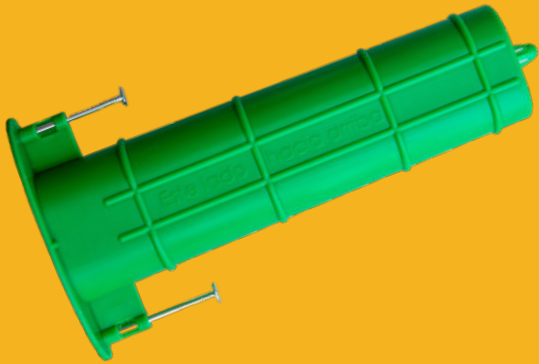

CONCRETE ACCESSORIES

Sika[®] Speed Dowel Plus

- Sika Speed Dowel Plus is a round dowel installation system that ensures proper dowel alignment for positive load transfer in slab-on-ground concrete joints.
- Integral, patented sleeve and fins eliminates lateral restraint between concrete sections.
- A doweling method in accordance with:
 - ACI 302 Guide for Concrete Floor and Slab Construction.
 - ACI 330 Guide for the Design & Construction of Concrete Parking Lots.
 - ACI 360 Design of Slabs-on-Ground.
- One-piece design with alignment marks and preinstalled nails makes installation quick and easy.
- Ensures proper dowel alignment at a construction joint.
- Save Labor:
 - No form drilling required.
 - No greasing, spinning, removing, or replacing of dowels.
- Save money:
 - Locally source round dowels reducing freight costs vs. traditional plate doweling systems.
- Patents: US20160222600A1, US9546456B2.

Sika® Speed Dowel Plus

INSTALLATION GUIDE

1. Speed Dowel Plus sleeve is nailed to the wood form at the lower 1 1/2" from the top of the slab to the top of the sleeve or mid-slab depth,
2. The form is stripped and the correctly sized dowel is inserted into the slot; puncturing the tape seal and pushing to the back of the Speed Dowel Plus sleeve.
3. The unique design of the Speed Dowel Plus System allows for different movement between slabs when the concrete shrinks.

Scan here for installation instructions

Sika's Speed Dowel Plus system provides the additional capability of lateral movement to standard round dowel systems, similar to capabilities of traditional plate dowel systems. The spacing chart below is conservative and is based on spacing recommendations in accordance with ACI 360R-10. For best performance, smooth dowels are recommended.

SLEEVE COLOR	SLAB DEPTH	Speed Dowel Plus DOWEL DIMENSIONS	ROUND DOWEL SPACING
Red	5"-6"	3/4" x 14" Smooth Dowel	12"
Yellow	7"-8"	1" x 14" Smooth Dowel	12"
Green	9"-11"	1-1/4" x 16" Smooth Dowel	12"

DOUBLE TAPERED BASKET®