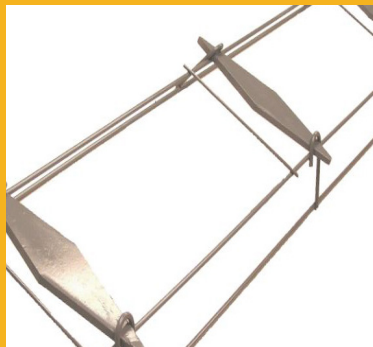

CONCRETE ACCESSORIES

Sika[®] Speed Dowel Plus

- Sika Speed Dowel Plus is a round dowel installation system that ensures proper dowel alignment for positive load transfer in slab-on-ground concrete joints.
- Integral, patented sleeve and fins eliminates lateral restraint between concrete sections.
- A doweling method in accordance with:
 - ACI 302 Guide for Concrete Floor and Slab Construction.
 - ACI 330 Guide for the Design & Construction of Concrete Parking Lots.
 - ACI 360 Design of Slabs-on-Ground.
- One-piece design with alignment marks and preinstalled nails makes installation quick and easy.
- Ensures proper dowel alignment at a construction joint.
- Save Labor:
 - No form drilling required.
 - No greasing, spinning, removing, or replacing of dowels.
- Save money:
 - Locally source round dowels reducing freight costs vs. traditional plate doweling systems.
- Patents: US20160222600A1, US9546456B2.

Sika® Speed Dowel Plus

INSTALLATION GUIDE

1. Speed Dowel Plus sleeve is nailed to the wood form at the lower 1 1/2" from the top of the slab to the top of the sleeve or mid-slab depth,
2. The form is stripped and the correctly sized dowel is inserted into the slot; puncturing the tape seal and pushing to the back of the Speed Dowel Plus sleeve.
3. The unique design of the Speed Dowel Plus System allows for different movement between slabs when the concrete shrinks.

Scan here for installation instructions

Sika's Speed Dowel Plus system provides the additional capability of lateral movement to standard round dowel systems, similar to capabilities of traditional plate dowel systems. The spacing chart below is conservative and is based on spacing recommendations in accordance with ACI 360R-10. For best performance, smooth dowels are recommended.

SLEEVE COLOR	SLAB DEPTH	Speed Dowel Plus DOWEL DIMENSIONS	ROUND DOWEL SPACING
Red	5"-6"	3/4" x 14" Smooth Dowel	12"
Yellow	7"-8"	1" x 14" Smooth Dowel	12"
Green	9"-11"	1-1/4" x 16" Smooth Dowel	12"

DOUBLE TAPERED BASKET®